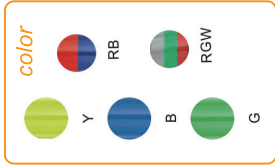

TRAFFIC BATON

260 Series

Short baton in small size, used not only for traffic control, but also for extensive practicability in our daily life.

- Function: Flash - Steady - Top Lighting - Close
- With magnetic on bottom and with a sling
- Battery Type: AA battery or rechargeable battery

Item NO.	Size	Color	Material	LED Number
260 Series	26(L) x 4(dia.) cm	R/G/B/Y/RB/RGW	ABS(handle) AS(tube)	18 + 1 pieces
S260 Series	26(L) x 4(dia.) cm	R / G / B / Y	ABS(handle) PC(tube)	18 + 1 pieces
L260 Series	36(L) x 4(dia.) cm	R / G / B / Y	ABS(handle) PC(tube)	18 + 1 pieces

Item NO.	Size	Function
L260RB6	36(L) x 4(dia.) cm	Red Flash - Blue Flash - Red/Blue Flash in turn - Red/Blue Flash together - Top Lighting - Close
L260RG6		Red Flash - Green Flash - Red/Green Flash in turn - Red/Green Flash together - Top Lighting - Close
L260RW6		Red Flash - White Flash - Red/White Flash in turn - Red/White Flash together - Top Lighting - Close
260RG	26(L) x 4(dia.) cm	Red Flash - Red Steady - Green Steady - Close
S260RG		Red Flash - Red Steady - Green Steady - Close
L260RG	36(L) x 4(dia.) cm	Red Flash - Red Steady - Green Steady - Close

250 Series

- Function: Flash - Steady - Top Lighting - Close
- Battery Type: AAA battery or rechargeable battery
- With magnetic on the bottom and stainless steel clip

Item NO.	Size	Color	Function
250 Series	28(L) x 3(dia.) cm	R/G/B/Y/RB/RGW	Flash - Steady - Top Lighting - Close
L250 Series	36(L) x 3(dia.) cm	R/G/B/Y	Flash - Steady - Top Lighting - Close
250RG	28(L) x 3(dia.) cm	RG	Red Flash - Red Steady - Green Steady - Close
L250RG	36(L) x 3(dia.) cm	RG	Red Flash - Red Steady - Green Steady - Close